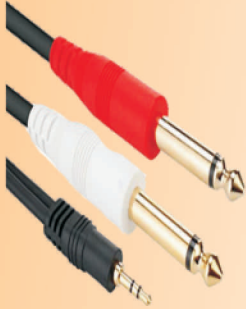

Y CORD WITH 5MM 2CORE SHIELDED CABLE

Code	Description	Code	Description
PPX-225	P38 To RCA 2 Mtrs.	PPX-246	EP St. To 2 RCA 10 Mtrs.
PPX-227	EP St. To 2 RCA 2 Mtrs.	PPX-247	EP St. To 2 RCA 15 Mtrs.
PPX-237	EP St. To 2 P38 2 Mtrs.	PPX-248	P38 To 2 P38 2 Mtrs.
PPX-238	EP St. To 2 EP St. 2 Mtrs.	PPX-250	EP St. To 2 RCA 20 Mtrs.
PPX-240	XLR M To 2 RCA 2 Mtrs.	PPX-705	XLR M To 2 XLRF 2 Mtrs.
PPX-245	EP St. To 2 RCA 5 Mtrs.	PPX-730	EP St. To 2 P38 5 Mtrs.